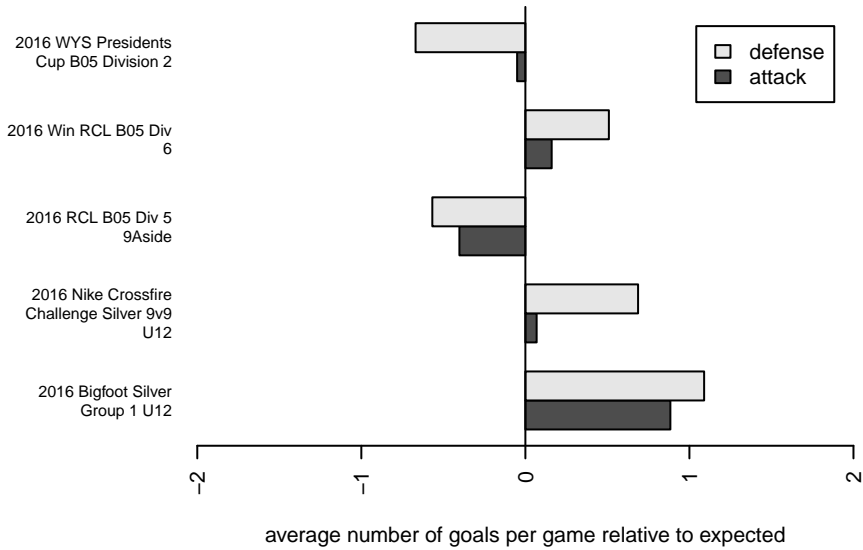

Performance relative to 13 month average