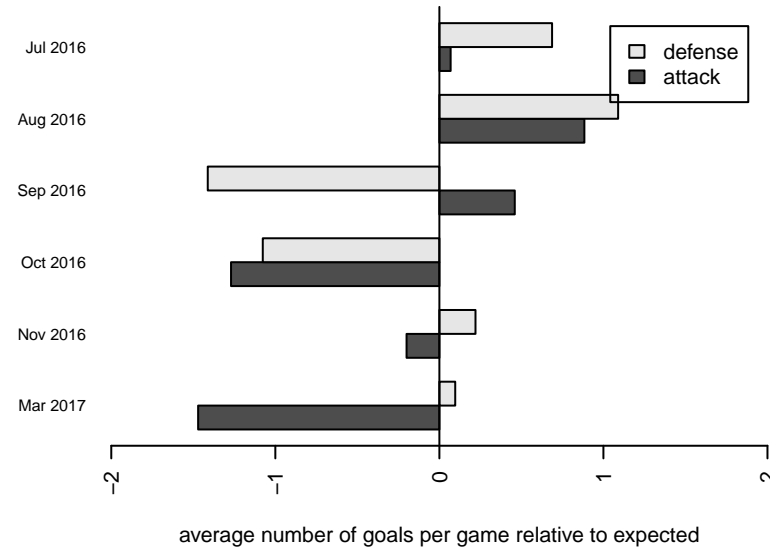

Performance relative to 13 month average