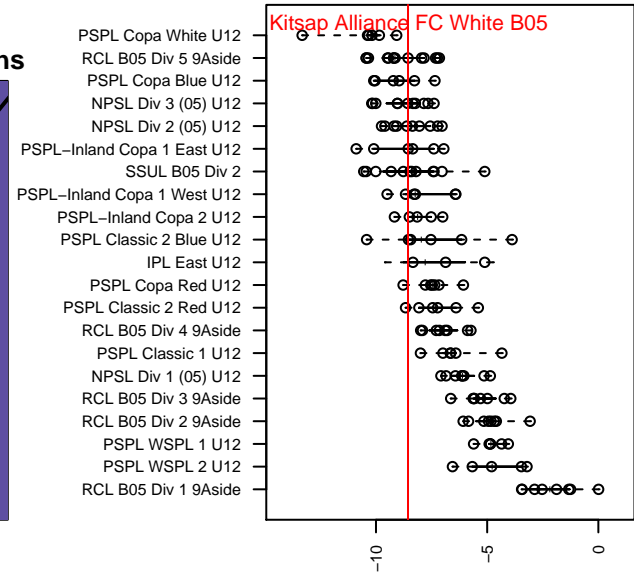

**attack and defense rating
relative to others at age
and all opponents in last 13 months**