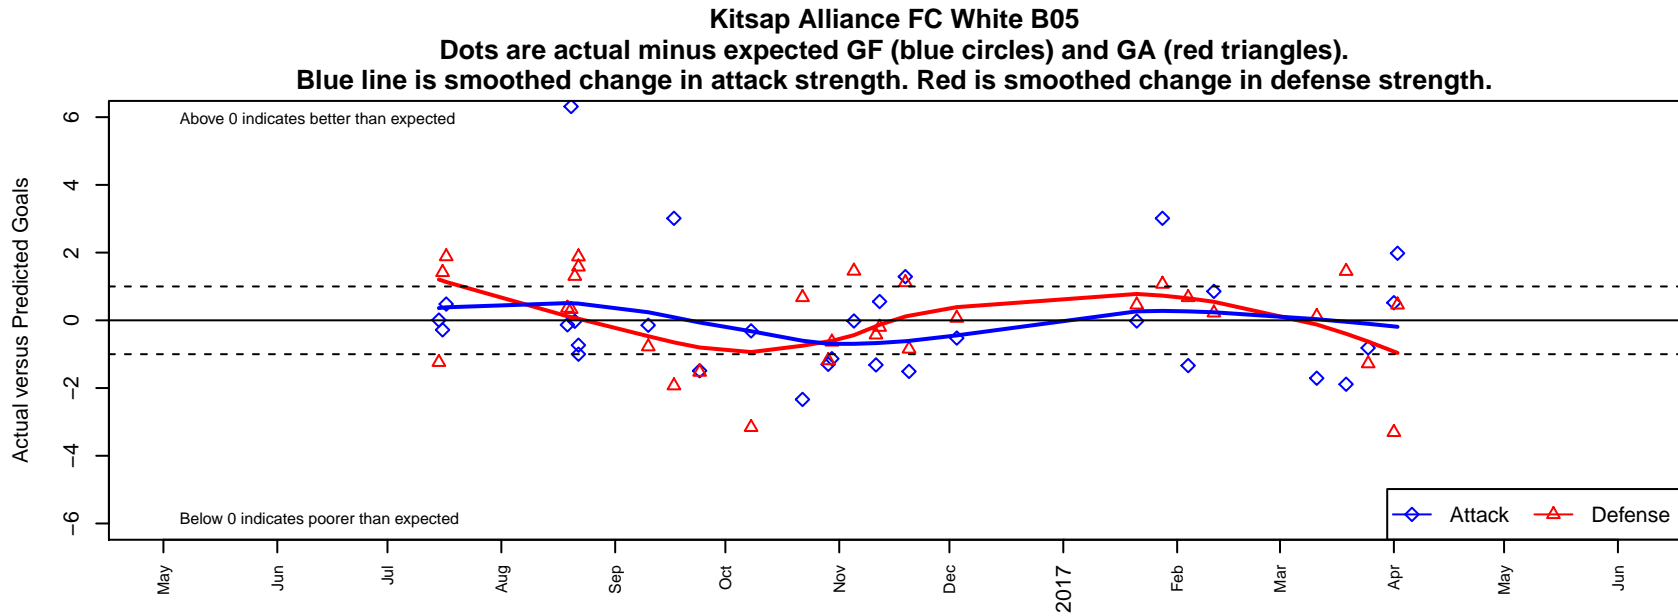

**attack and defense variance (black dot)
relative to other teams
and top 10 in region**

**attack and defense rating
relative to others at age
and all opponents in last 13 months**

Kitsap Alliance FC White B05

Kitsap Alliance FC
Silverdale, WA
B05 total strength=435
attack=0.36 defense=0.22
fall league = RCL B05 Div 5 9Aside
spr league = Win RCL B05 Div 6

alt names used:
KITSAP ALLIANCE B05B (WA)
KITSAP ALLIANCE B05B (WA)
Kitsap Alliance FC B05 B
Kitsap Alliance FC B05 B
Kitsap Alliance FC B05 B

Venues played:
2016 Nike Crossfire Challenge Silver 9v9 U12
2016 Bigfoot Silver Group 1 U12
2016 RCL B05 Div 5 9Aside
2016 Win RCL B05 Div 6
2016 WYS Presidents Cup B05 Division 2