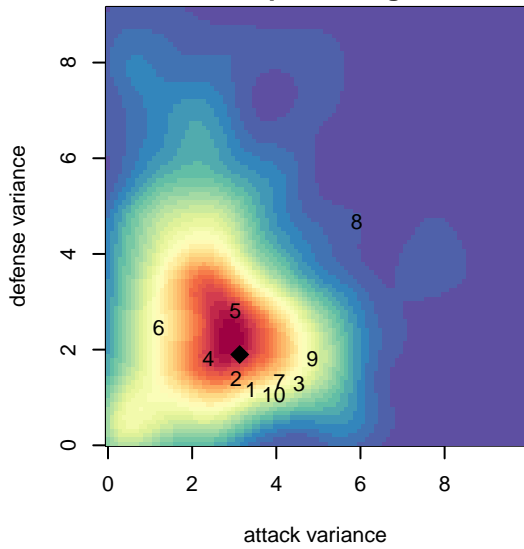

**attack and defense variance (black dot)
relative to other teams
and top 10 in region**