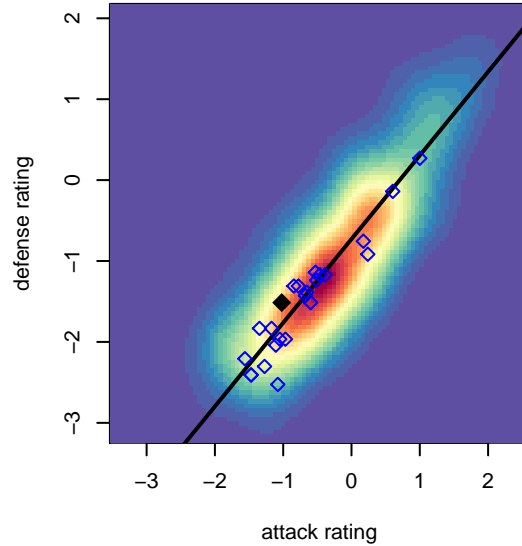

**attack and defense rating
relative to others at age
and all opponents in last 13 months**